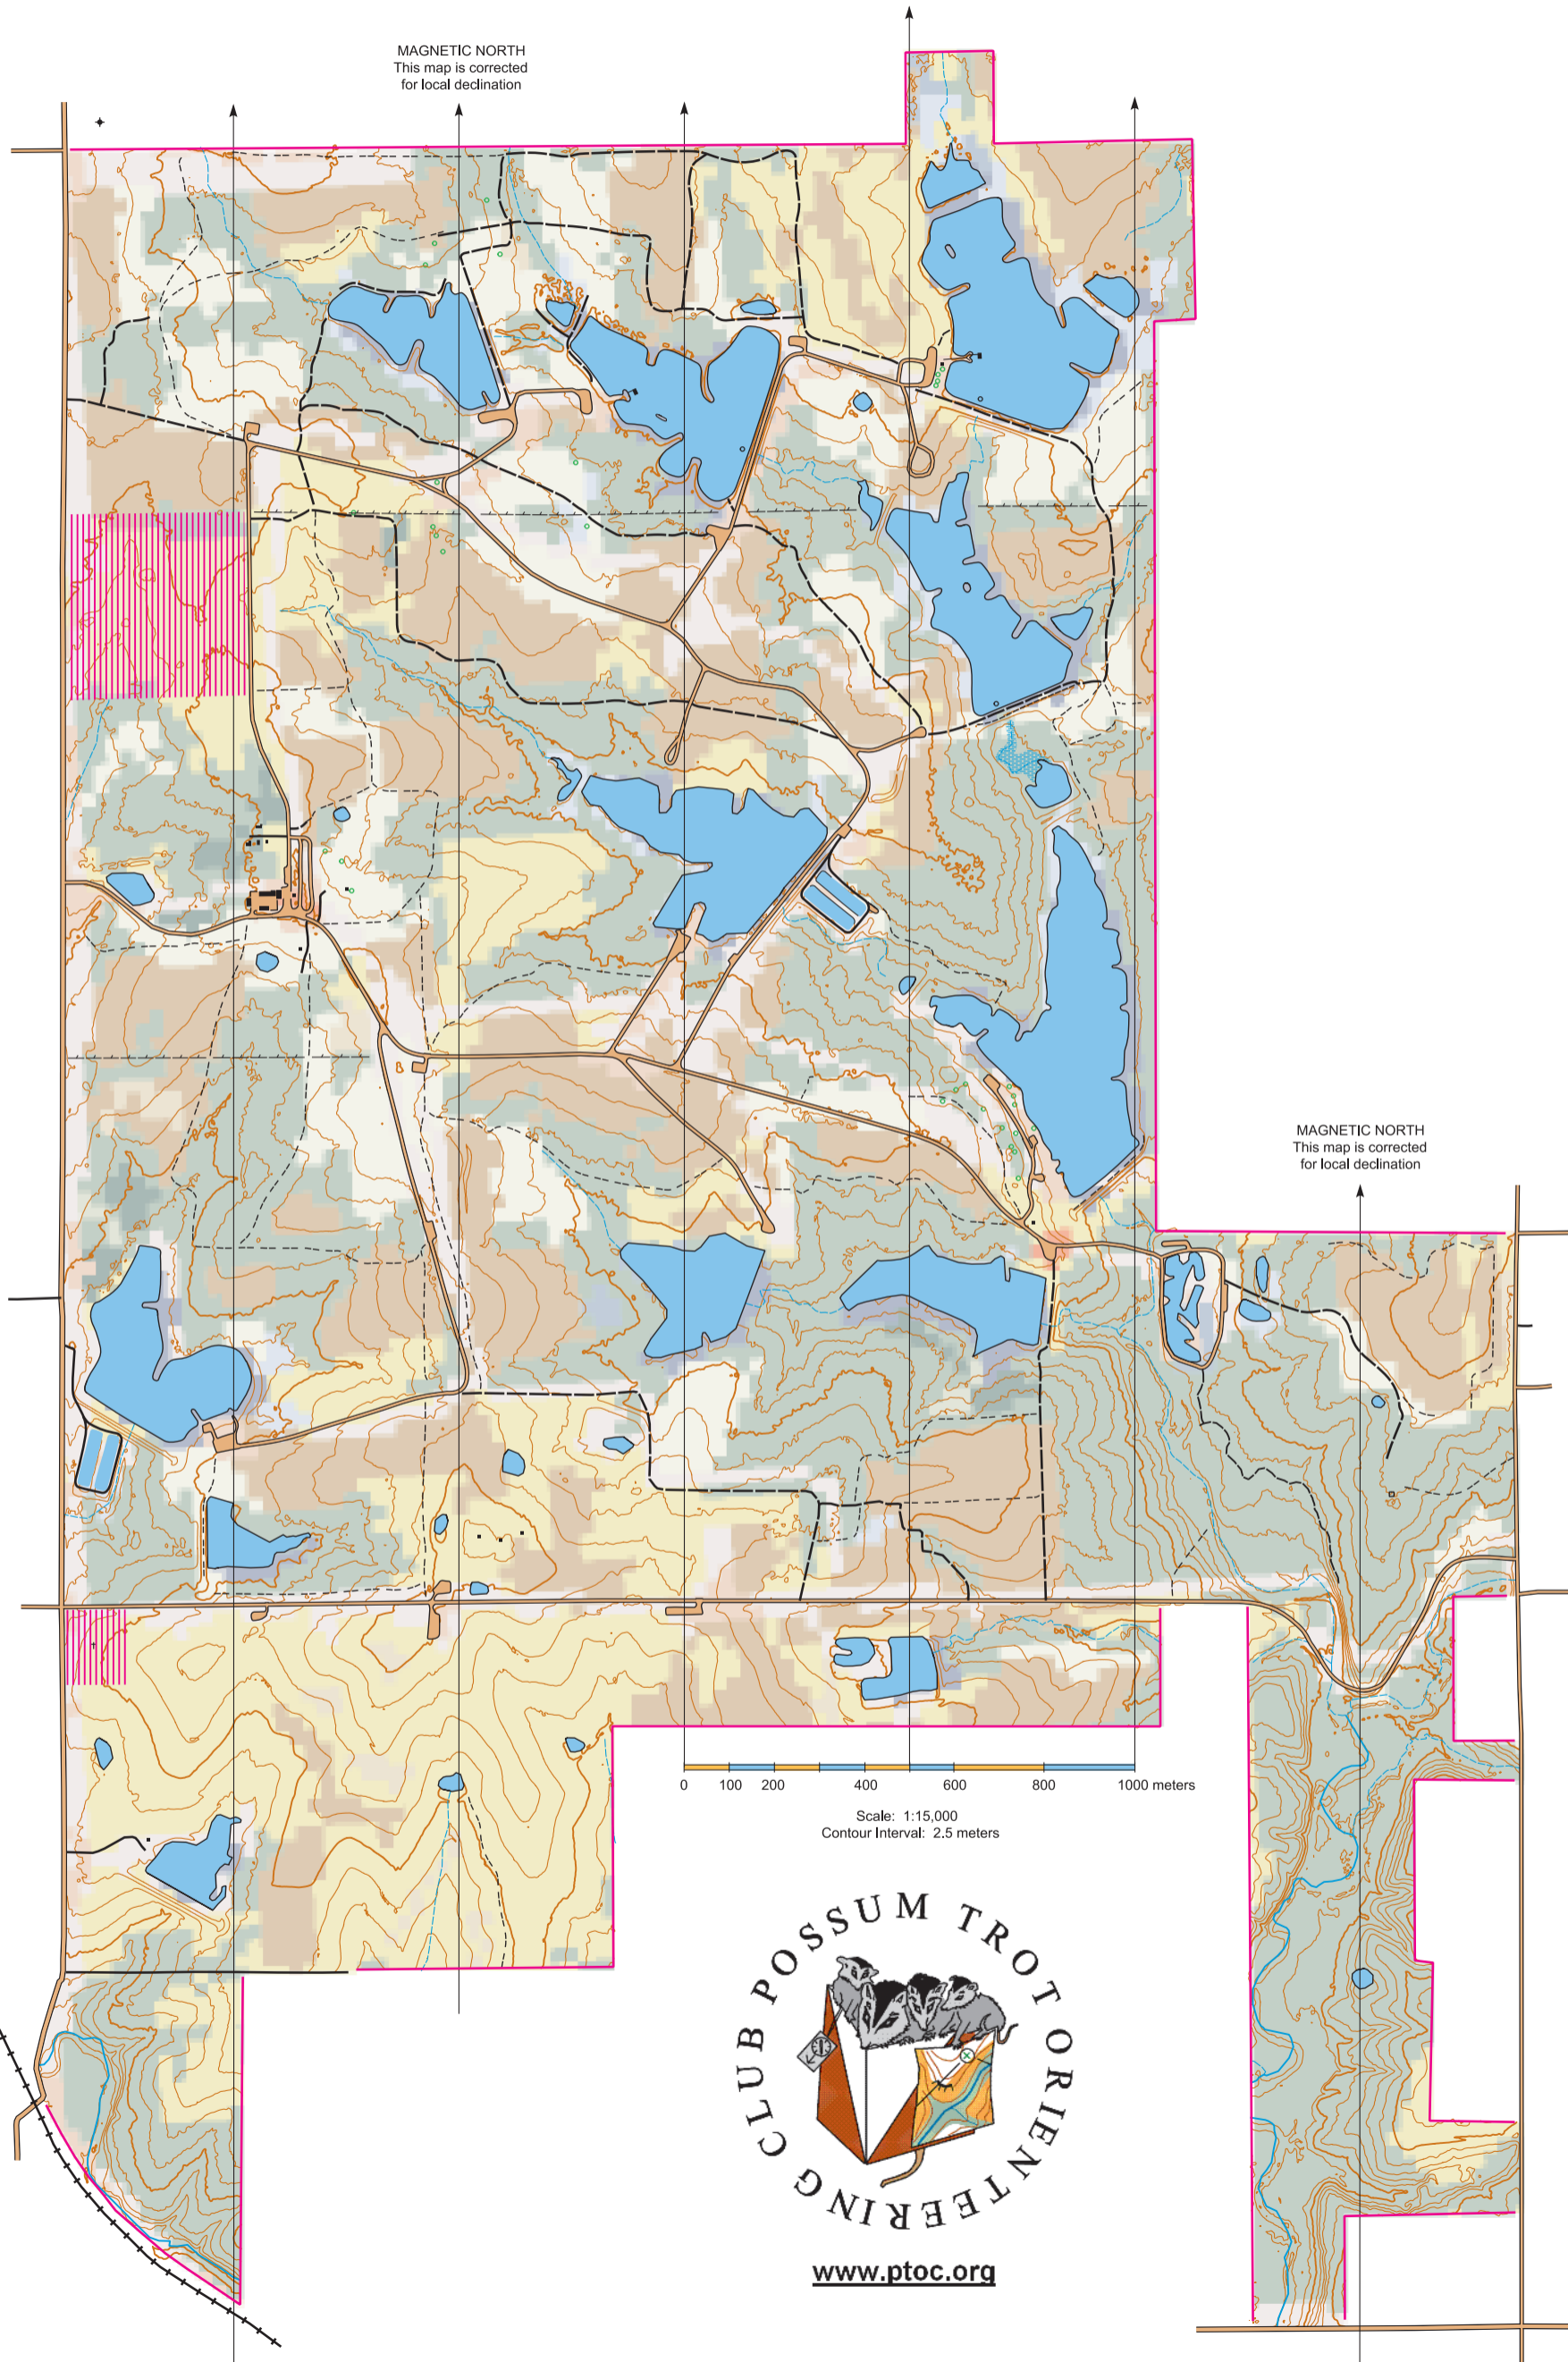

# James A. Reed Memorial Wildlife Area

MAGNETIC NORTH  
This map is corrected  
for local declination

MAGNETIC NORTH  
This map is corrected  
for local declination

0 100 200 400 600 800 1000 meters

Scale: 1:15,000  
Contour Interval: 2.5 meters